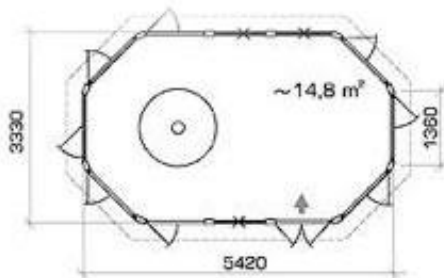

The Garden Retreat
The Garden Retreat Max

Leisure Buildings (Scotland)
01360 85004
07768 146813

The Garden Retreat Max

The Garden Retreat

The Garden Retreat products are available with a choice of panels that allow windows or wood or door panel elements to be added to perfectly suit your requirements. Please contact Leisure Buildings for available options. Pictured above is the Garden Retreat Max product.