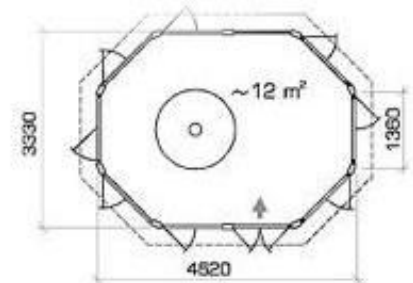

The Garden Retreat
The Garden Retreat Max

Leisure Buildings (Scotland)
01360 85004
07768 146813

The Garden Retreat Max

The Garden Retreat

The Garden Retreat products are available with a choice of panels that allow windows or wood or door panel elements to be added to perfectly suit your requirements. Please contact Leisure Buildings for available options. Pictured above is the Garden Retreat Max product.