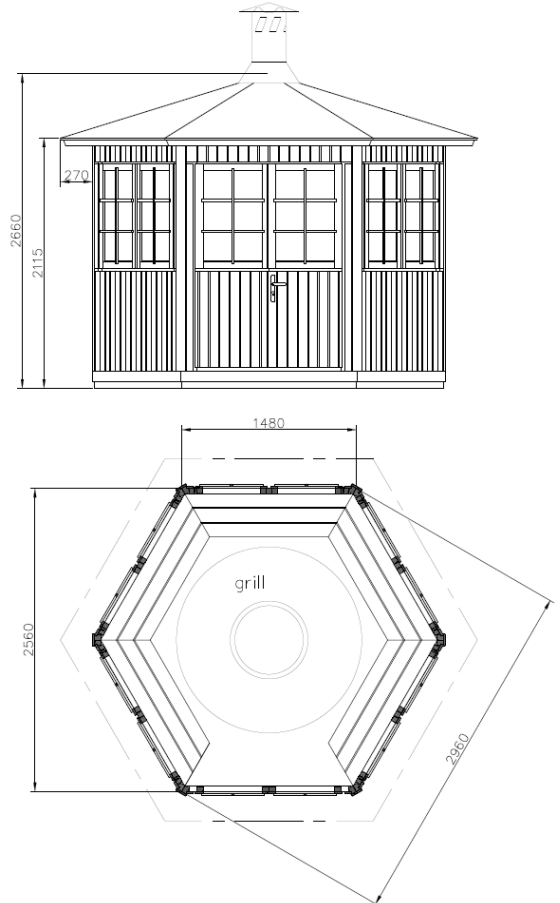

Elk Barbecue House

Leisure Buildings (Scotland)

01360 850004

07768 146813

The 'Elk' Barbecue House is the perfect addition to your garden, combining a Summer House and Barbecue in one building. It allows year round entertainment without all the drawbacks of trying to arrange a day round our British Summers. This barbecue house is designed to seat 10 people. The Building is constructed in timber frame having a 22mm thick tongue and groove cladding and supplied with all fixings, latches, hinges and handles required for assembly, instructions for self-build are supplied. Leisure Buildings can also arrange to have your Barbecue House assembled on site. All buildings are supplied with granite top BBQ table and chimney as standard.