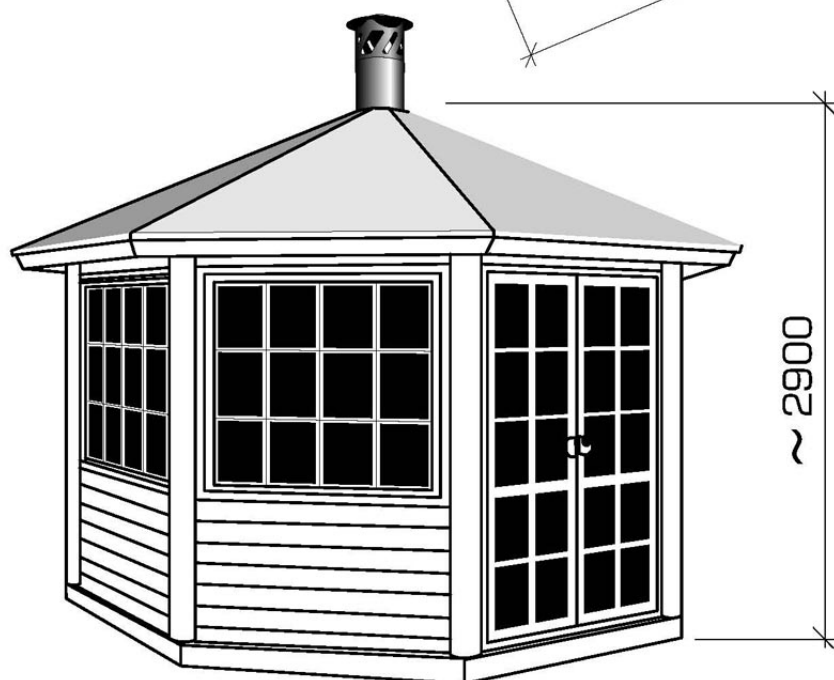

**Leisure Buildings
(Scotland)**

**Telephone : 01360 - 850004
Mobile : 07768 - 146813**