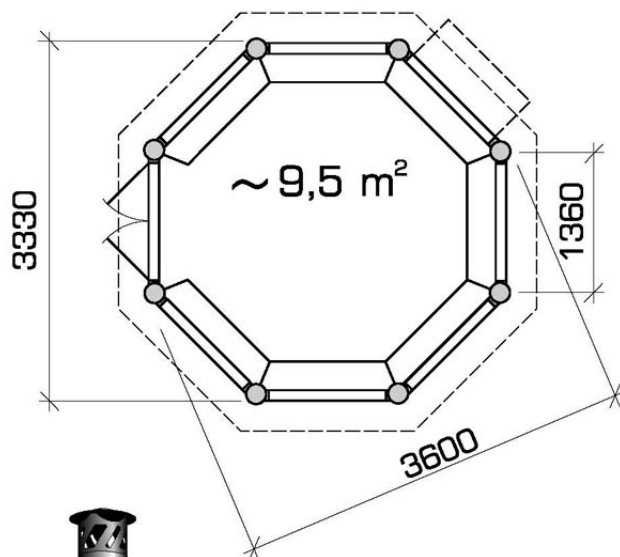

**Leisure Buildings
(Scotland)**

**Telephone : 01360 - 850004
Mobile : 07768 - 146813**