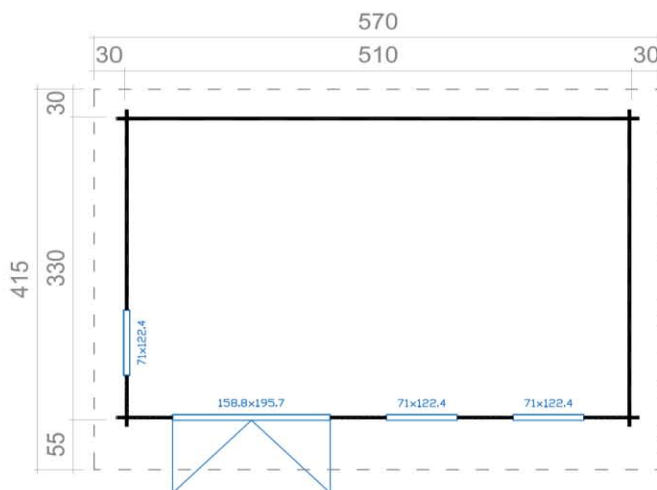

407999 BARUDA 53

330x510

★ ★ ★
GUARANTEE
5
YEARS

UNDER
2,5
metres

DIMENSIONS

Floor Area	16,16 m ²
Roof dimensions	4.15 x 5.70 m
Cubic volume	≈ 34.1 m ³
Wall height	≈ 1.99 m
Ridge height	≈ 2.23 m
Front overhang	≈ 55 cm

WINDOWS & DOORS (DGP+*)

1 double door	158.8 x 195.7 cm
3 single windows	71.0 x 124.4 cm
windows open inward	

PACKAGING: 1 PALLET

630 x 118 x 60 cm
 1221 kg

*DGP+ - Double Glazed Premium

ROOF & FLOOR

Roof/Floor boards	18 mm
Roof surface	23,79 m ²
Roof slope	≈ 4°
Treated Bearers	45 x 70 mm